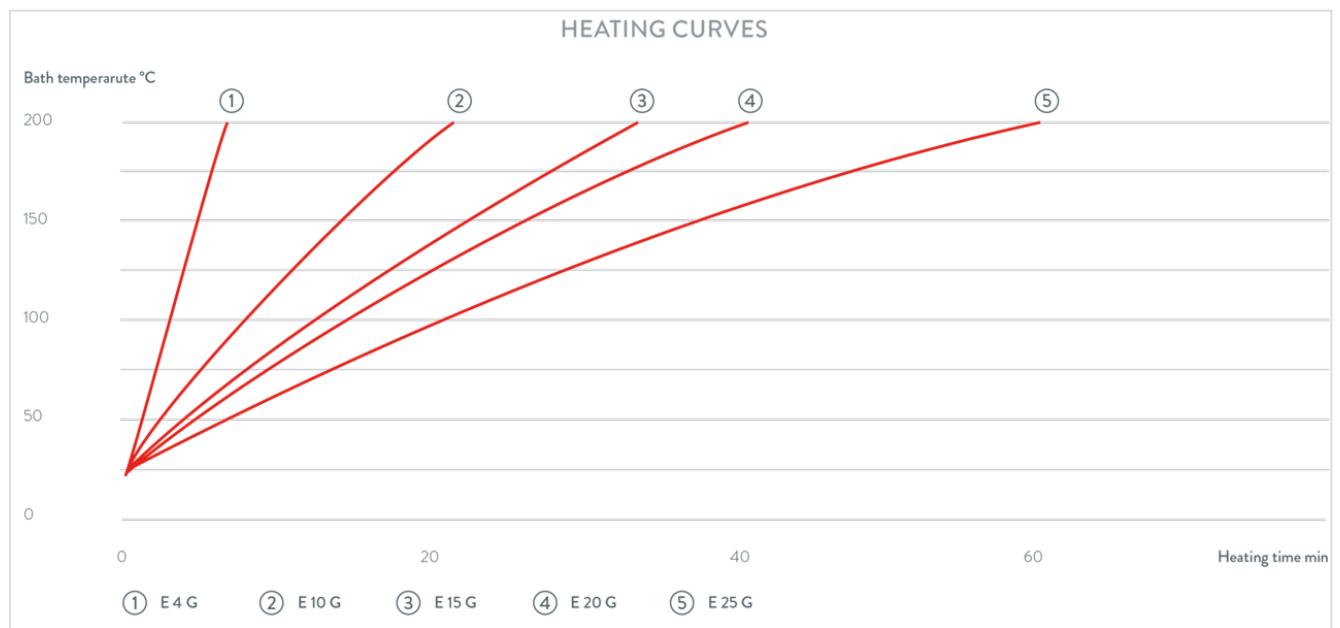

PRODUCT DATA SHEET

Standing: 2024-01-22

LAUDA ECO E 4 G

Heating thermostat 230 V; 50/60 Hz

Part Number: L001119

Reserve technical changes