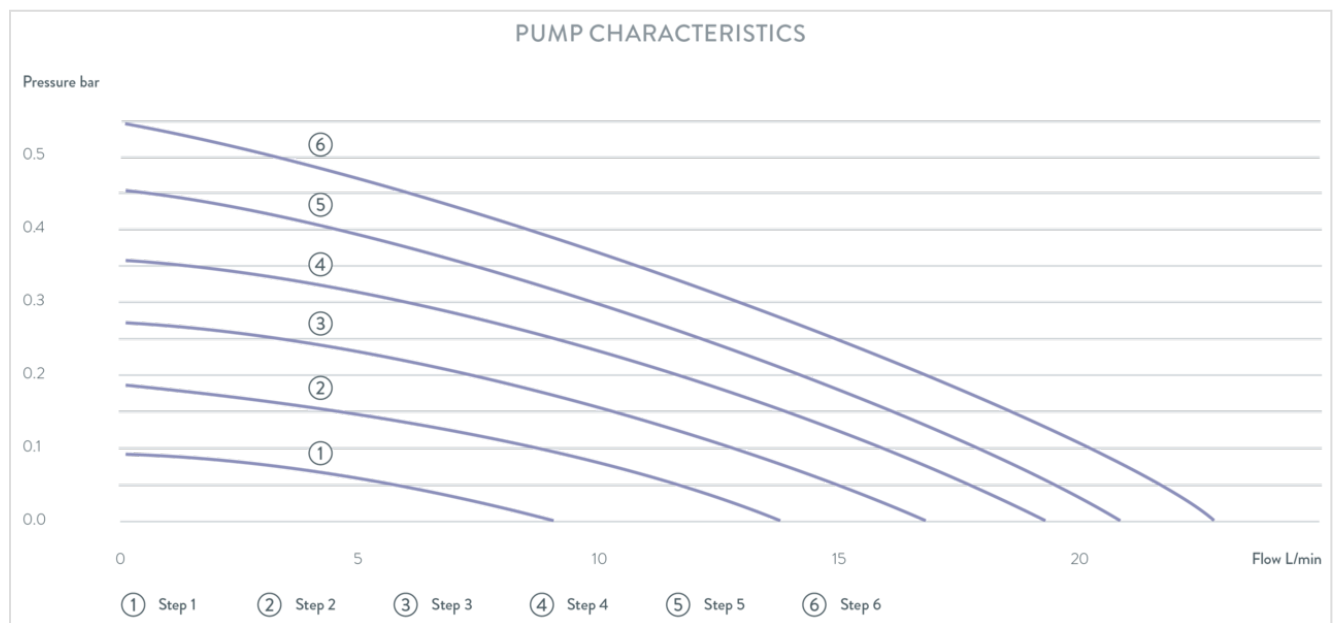

PRODUCT DATA SHEET

Standing: 2024-01-22

LAUDA ECO E 4 G

Heating thermostat 230 V; 50/60 Hz

Part Number: L001119